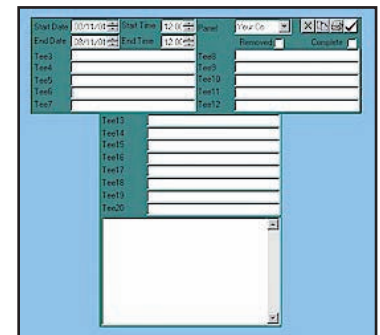

T card system

TeeCards software is an electronic system that can be used in exactly the same way as a conventional T-card system. In its simplest form it comprises a panel, with slots into which you can pop a colored T-card.

TeeCards takes visual scheduling to the next level, allowing for multiple users and infinite projects. Copying T-cards into the future and several reporting options are just a few of the improvements over a standard T-card system.

Features and Benefits

- Suitable for any Windows (95 or later) or NT PC
- Create as many projects or boards as you wish
- Configure the system to get the best use for your organization
- Projects can feature up to 50 panels
- Panels can feature up to 100 slots
- Re-sort T-cards in any order in an instant
- Display T-cards dependent on date if required
- Display T-cards dependent on time, based on user-imposed intervals
- Assign T-cards individual colors
- Decide what fields are visible in the "T" when the card is in the "rack"
- Move T-cards between panels and quickly reassign them
- Memo field on each card can hold about 25 pages of text
- Allows for a number of predefined reports and a printed version of the board
- Find facility can quickly locate a T-card
- Replicate feature can reproduce the same T-card for a number of days or weeks
- Re-analyze T-cards in different ways by any attribute on the card
- Can comfortably handle about 1.5 million T-cards in one project