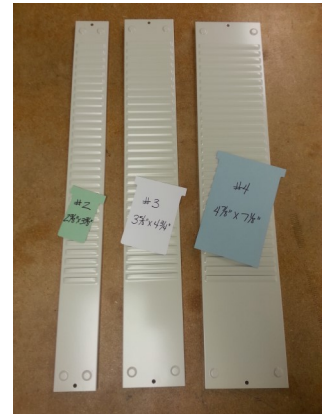

STRIP DIMENSIONS
#2, #3, & #4 SIZES
BETTER WAY, Inc.
www.t-cardsystems.com
630.789.3993

#2 SIZE STRIPS

230– 30 SLOTS, 2-3/4" WIDE X 26" TALL
240– 40 SLOTS, 2-3/4" WIDE X 31" TALL
250– 50 SLOTS, 2-3/4" WIDE X 38" TALL

#3 SIZE STRIPS

325– 25 SLOTS, 3-7/8" WIDE X 26" TALL
330– 30 SLOTS, 3-7/8" WIDE X 26" TALL
340– 40 SLOTS, 3-7/8" WIDE X 31" TALL
350– 50 SLOTS, 3-7/8" WIDE X 38" TALL

#4 SIZE STRIPS

430– 30 SLOTS, 5" WIDE X 26" TALL
440– 40 SLOTS, 5" WIDE X 31" TALL
450– 50 SLOTS, 5" WIDE X 38" TALL